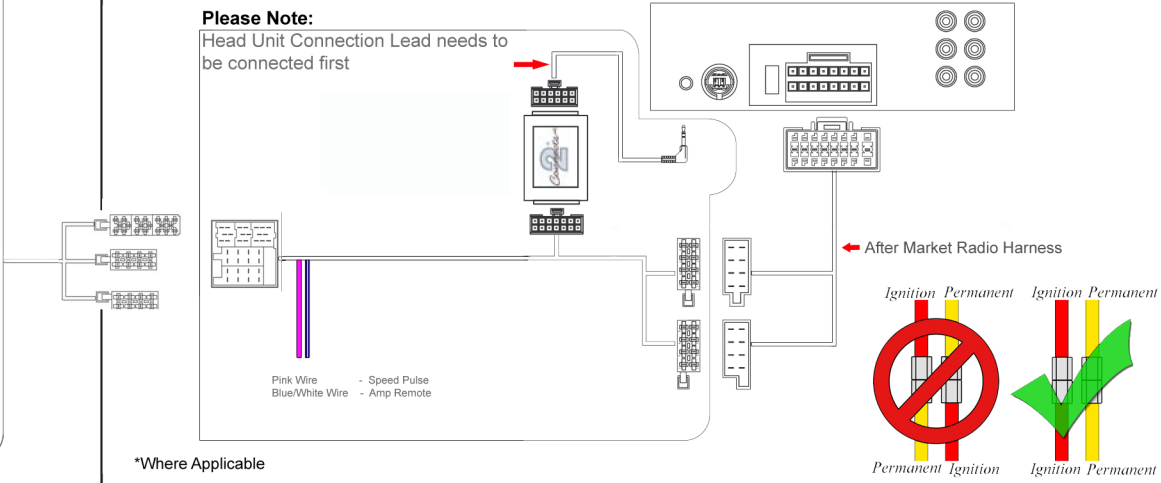

Installation Guide

Part No: CTSKI003.2 Kia Can-Bus Steering Wheel Control Interface

Vehicle Compatibility:

- Kia Ceed 2009>
- Kia Sorento 2009>
- Amplified

Steering Wheel Control Functions

* Note All Dates are guide lines only as specifications of vehicles change

Installation Guide

Part No: CTSKI003.2 Kia Can-Bus Steering Wheel Control Interface

To adjust Fader:

- 1. Press and hold SOURCE button on the steering wheel for 10 seconds. The audio will mute when the fader menu has been entered.*
- 2. To adjust the fader, use the track up and down button on the steering wheel.*
- 3. To exit the fader menu, press the SOURCE button briefly. Exit from this mode will be confirmed by the audio muting twice. The steering wheel buttons will revert back to normal functions.*