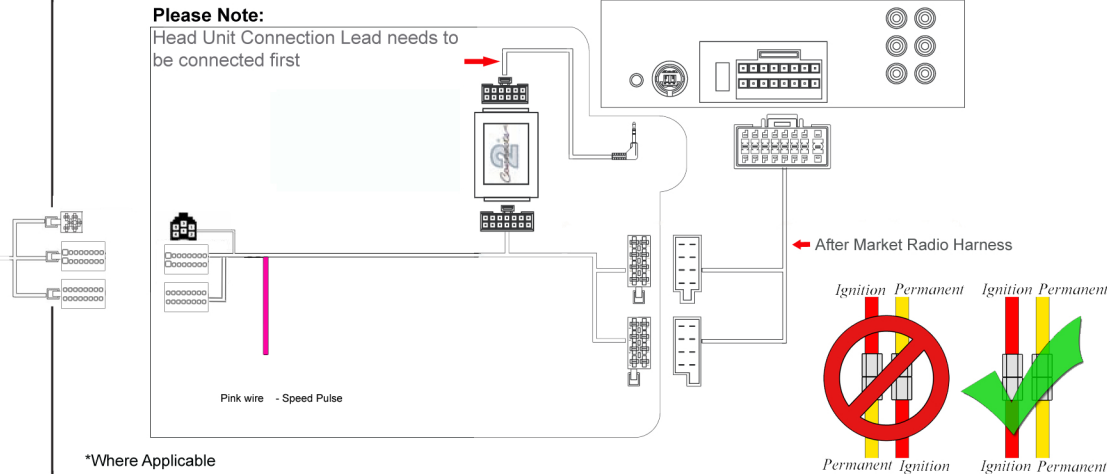

# Installation Guide

Part No: CTSVX006

Vauxhall Can-Bus Steering Wheel Control Interface

## Steering Wheel Control Functions

\* Note All Dates are guide lines only as specifications of vehicles change