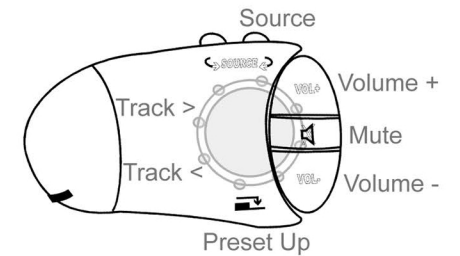

Steering Wheel Control Functions

* Note All Dates are guide lines only as specifications of vehicles change