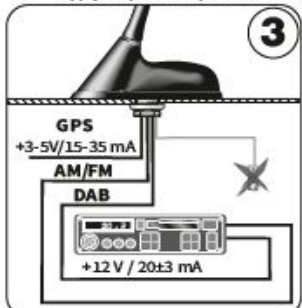

Spannungsversorgung/ Power supply

Externe Versorgung/ External supply

AM/FM : Phantomspeisung/
Supply via phantom powers

DAB: Phantomspeisung/
Supply via phantom powers

AM/FM+DAB: Phantomspeisung
Supply via phantom powers

Änderungen vorbehalten/ Alterations reserved

Montageanleitung/3761_01-00_96.cdr 11/2019

MOUNTING INSTRUCTIONS

Kombiflex-Dachantenne
Combiflex Roof antenna

AM/FM, DAB+, GPS

MONTAGEANLEITUNG

Montageanleitung Mounting Instruction