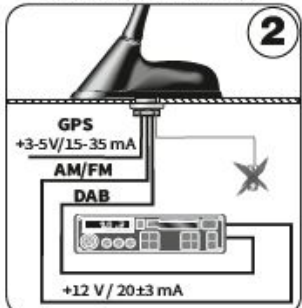

Spannungsversorgung/ Power supply

Externe Versorgung/ External supply

AM/FM : Phantomspeisung/
Supply via phantom powers

DAB: Phantomspeisung/
Supply via phantom powers

AM/FM+DAB: Phantomspeisung
Supply via phantom powers

Änderungen vorbehalten/ Alterations reserved

Montageanleitung/3761_01-00_96.cdr 11/2019

MOUNTING INSTRUCTIONS

Kombiflex-Dachantenne
Combiflex Roof antenna

AM/FM, DAB+, GPS

MONTAGEANLEITUNG

Montageanleitung Mounting Instruction