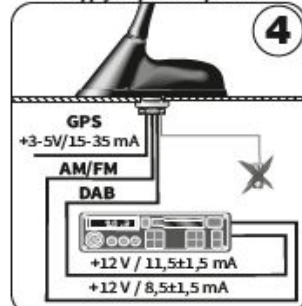

Spannungsversorgung/ Power supply

Externe Versorgung/ External supply

AM/FM : Phantomspeisung/
Supply via phantom powers

DAB: Phantomspeisung/
Supply via phantom powers

AM/FM+DAB: Phantomspeisung
Supply via phantom powers

Änderungen vorbehalten/ Alterations reserved

Montageanleitung/3761_01-00_96.cdr 11/2019

MOUNTING INSTRUCTIONS

Kombiflex-Dachantenne
Combiflex Roof antenna

AM/FM, DAB+, GPS

MONTAGEANLEITUNG

Montageanleitung Mounting Instruction