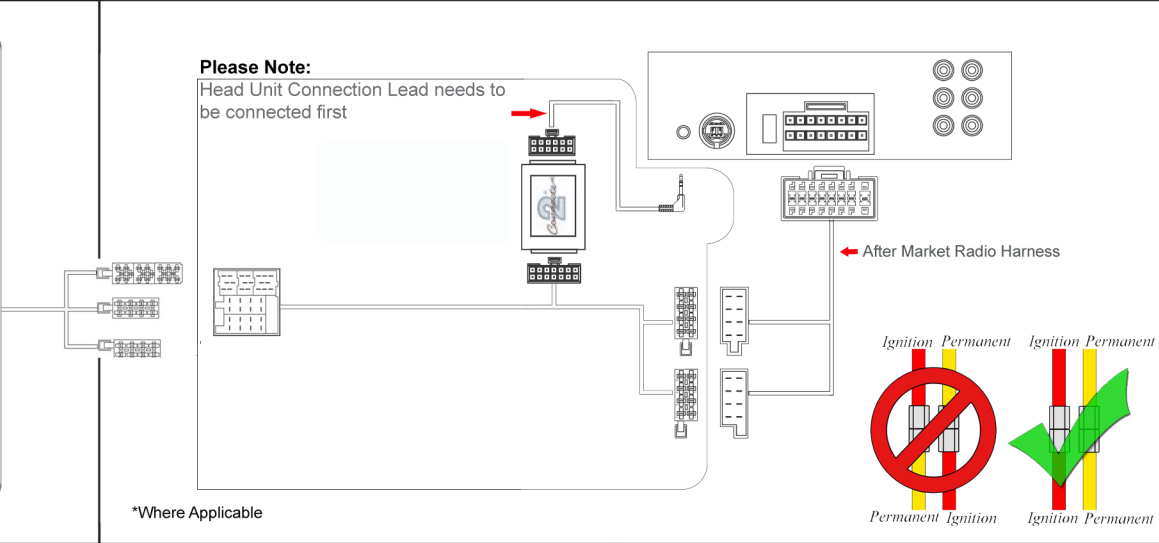

Installation Guide

Part No: CTSVW011.2 vw Steering Wheel Control Interface

Vehicle Compatibility:

South America Original head units.
Non CAN-BUS with ISO
Connector Vehicles

Jetta

Steering Wheel Control Functions

Volume +

Volume -

Seek/Track+

Seek/Track-

* Note All Dates are guide lines only as specifications of vehicles change