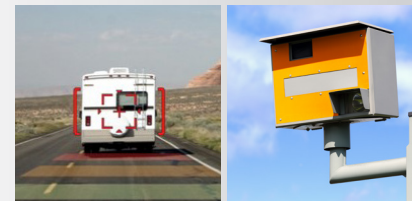

RVC-R800

REAR ADD-ON CAMERA FOR DVR-F800PRO

- Compatible with DVR-F800PRO
- For rear surveillance while driving and in parking mod

Best Quality Drive Recording

The camera records in 1080p Full HD with 30 frames per second and features the Sony Exmores Starvis image sensor for excellent recording quality even at night. GPS geo-information and driving speed are recorded as well.

Driver Warnings and Support

This camera is packed with additional technology to support you while driving and keep you safe. Lane departure warning alerts you of if your vehicle moves out of its lane. Forward Collision Warning helps to prevent or reduce the severity of a collision. Front Vehicle Departure Notification lets the driver know the vehicle in front is pulling away from an intersection. You can also upload a speed camera database to the DVR-F800PRO to receive warnings when you approach a speed camera or red light camera.

Day and Night Vehicle Surveillance

The DVR-F800PRO includes parking mode that keeps your car under surveillance even at night. If any impact by another car, bike, etc is noted, the camera will store this video footage and you can review it later to identify and prove what happened.

- 1080p Full HD Recording
- Amazing Night View
- GPS Geo-Information
- WiFi Streaming to Smartphone

- Lane Departure Warning
- Forward Collision Warning
- Front Vehicle Departure Notification
- Speed Camera Alert