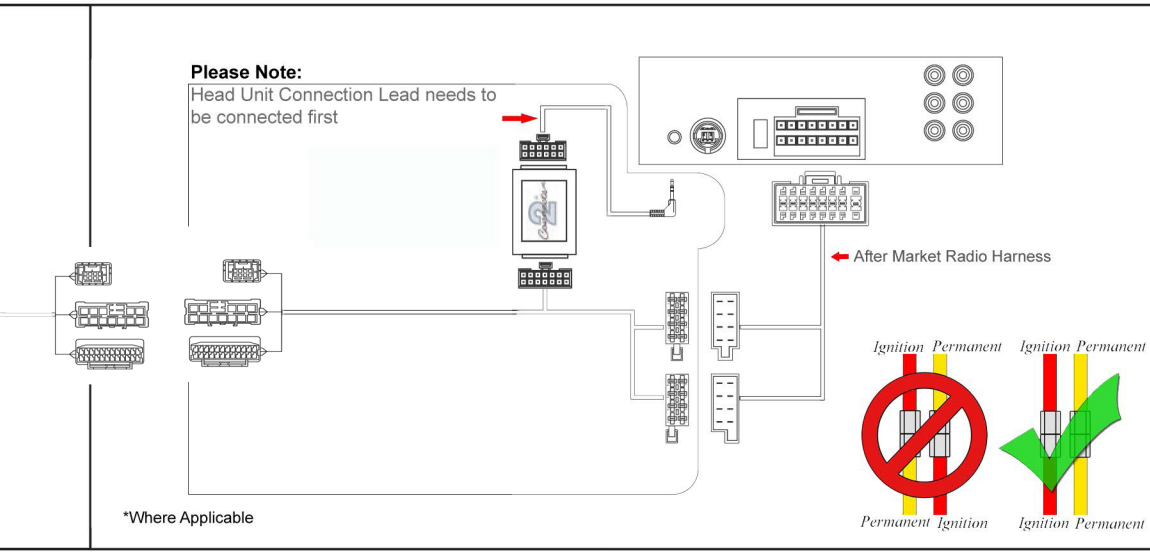

Installation Guide

Part No: **CTSMC007** Mercedes Benz Analogue Steering Wheel Control Interface

Vehicle Compatibility:

Citan 2012 >

Steering Wheel Control Functions

* Note All Dates are guide lines only as specifications of vehicles change